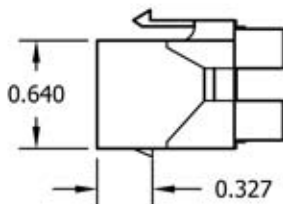

FRONT VIEW

SIDE VIEW

BOTTOM VIEW

T568A WIRING CHART

PIN	COLOR	SIGNAL
1	WHITE-GREEN	P3
2	GREEN	
3	WHITE-ORANGE	P2
6	ORANGE	
4	BLUE	P1
5	WHITE-BLUE	
7	WHITE-BROWN	P4
8	BROWN	

T568B WIRING CHART

PIN	COLOR	SIGNAL
1	WHITE-ORANGE	P2
2	ORANGE	
3	WHITE-GREEN	P3
6	GREEN	
4	BLUE	P1
5	WHITE-BLUE	
7	WHITE-BROWN	P4
8	BROWN	